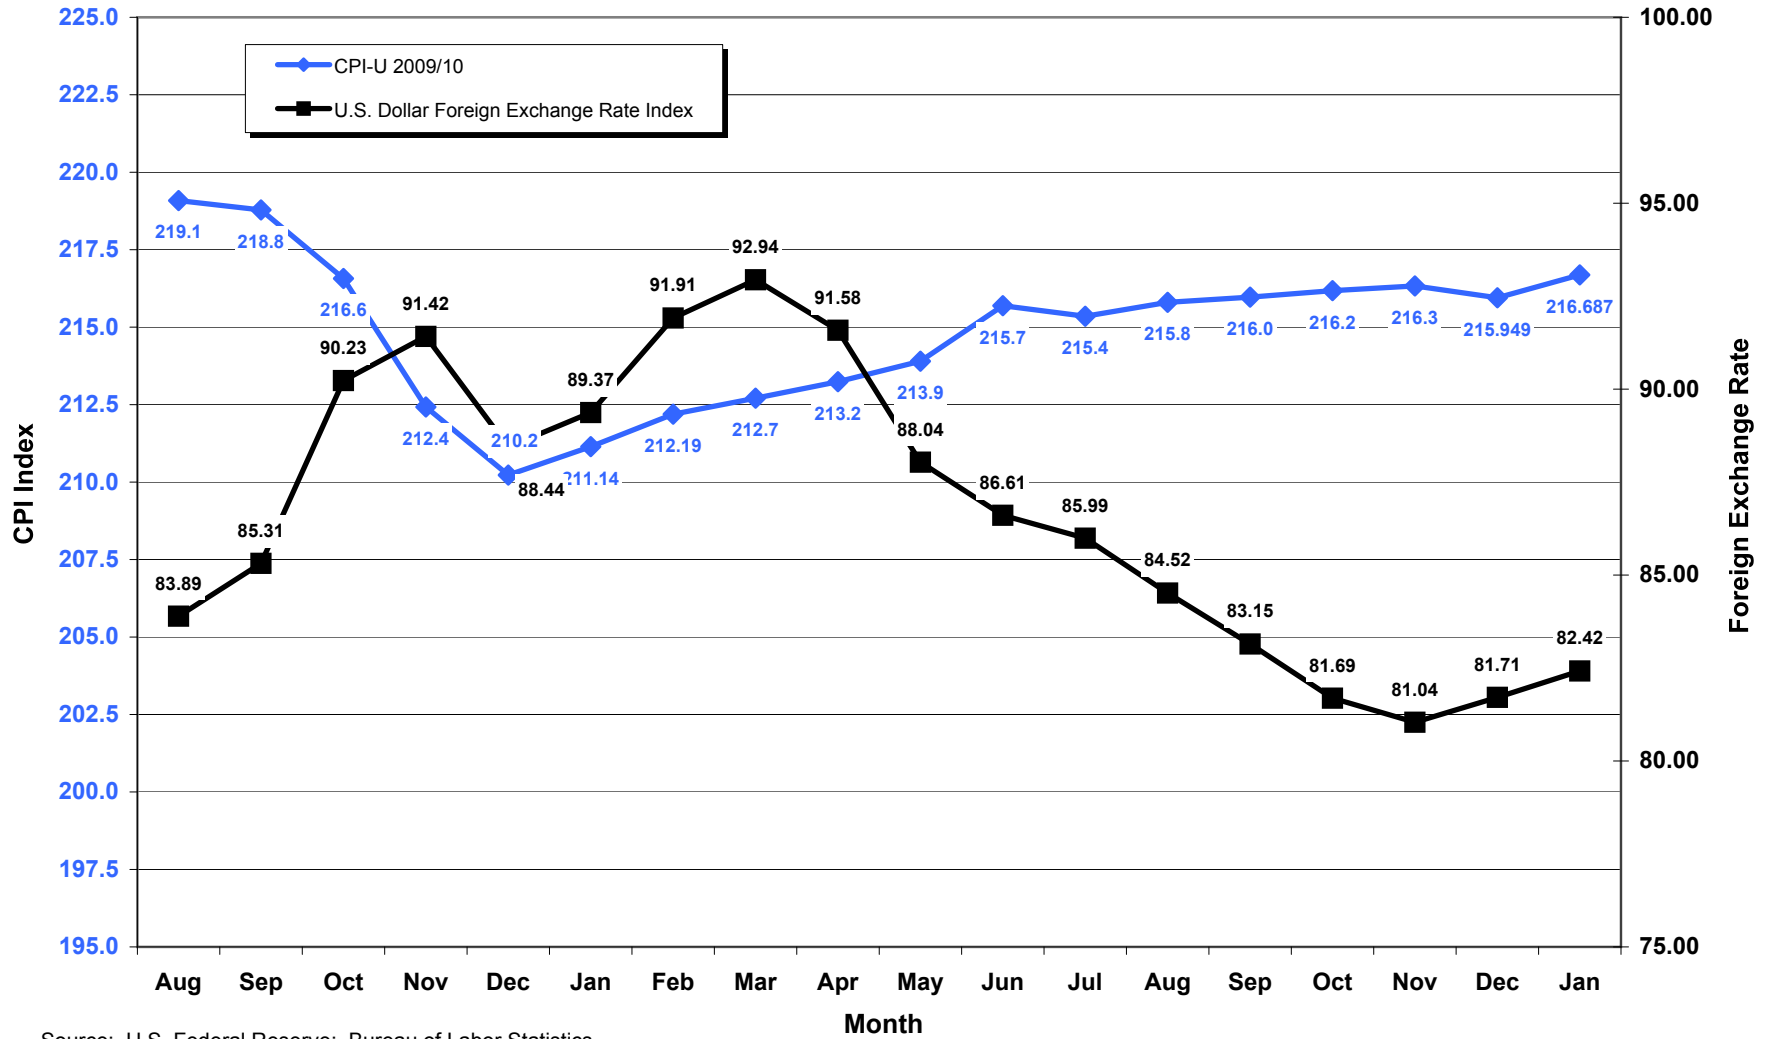

U.S. Dollar Foreign Exchange Rate and Consumer Price Index Overlay 18 Month View

Source: U.S. Federal Reserve; Bureau of Labor Statistics