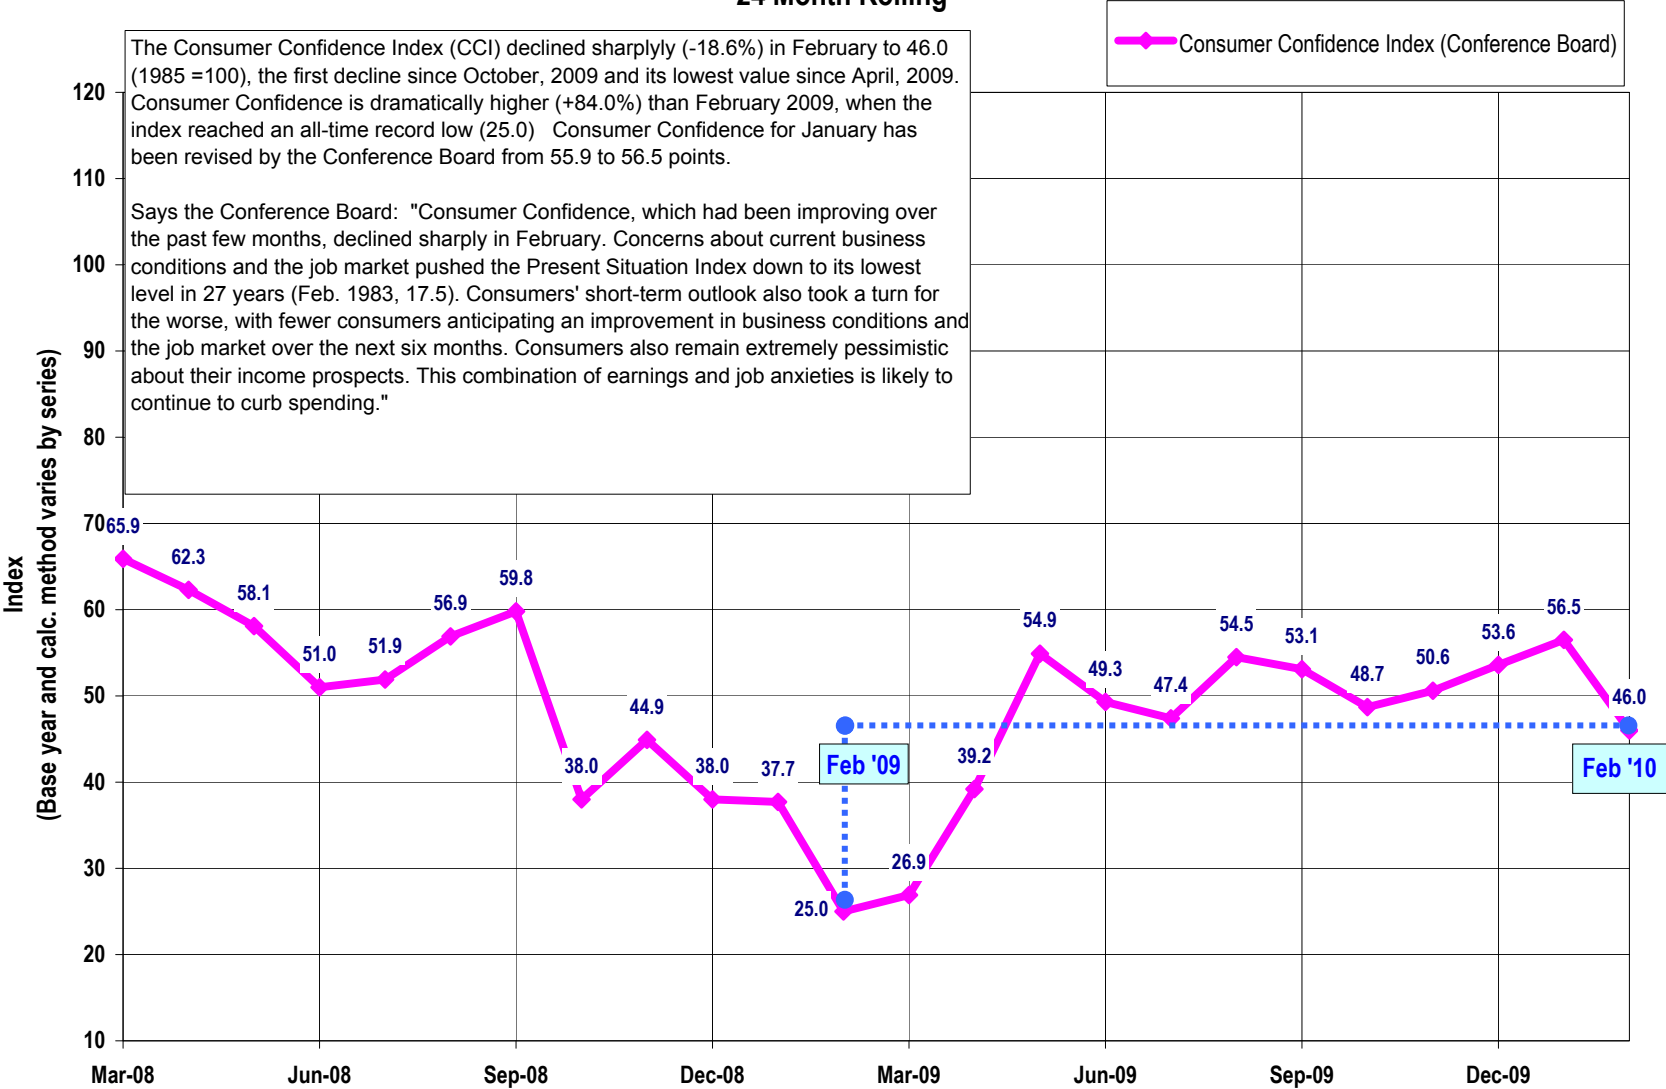

Consumer Confidence Index 24 Month Rolling

Source: Conference Board

Consumer Confidence Index January 2000 - February 2010